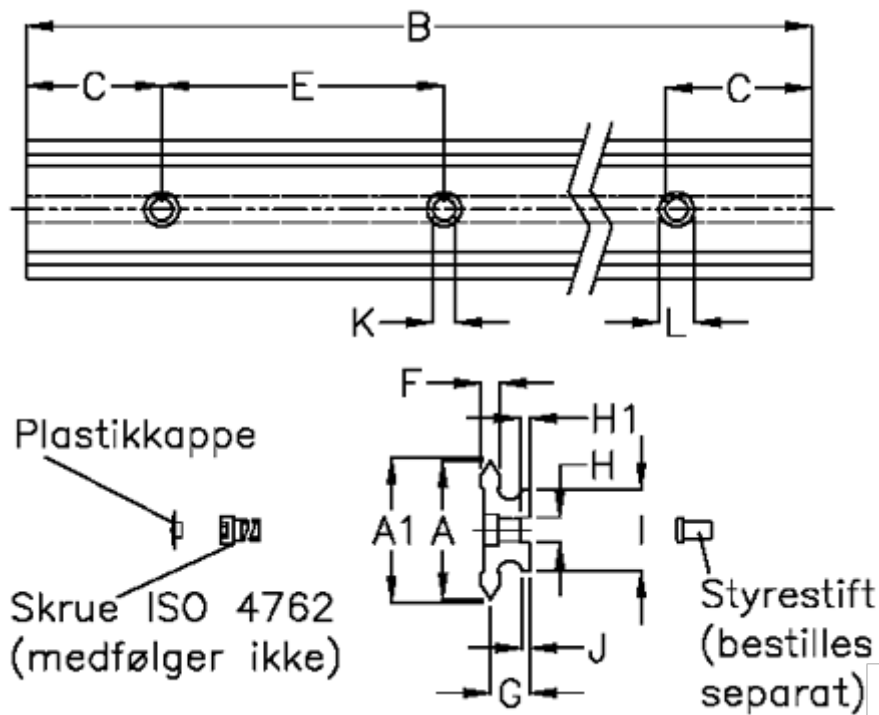

Article number: 059102356

Description: Hepco SL2 spacer slide
SS NS 25-356

Measures

A	= 25	G = 10.0	Weight kg/1000 = 1400
A1	= 25.74	H = 6	
B	= 356	H1 = 2.5	
C	= 43.0	I = 15.0	
E	= 90	J = 2.5	
F	= 4.5	K = 5.5	
For bearing	= 25	L = 10 x 5	
For guide pin	= 4	M = 1	